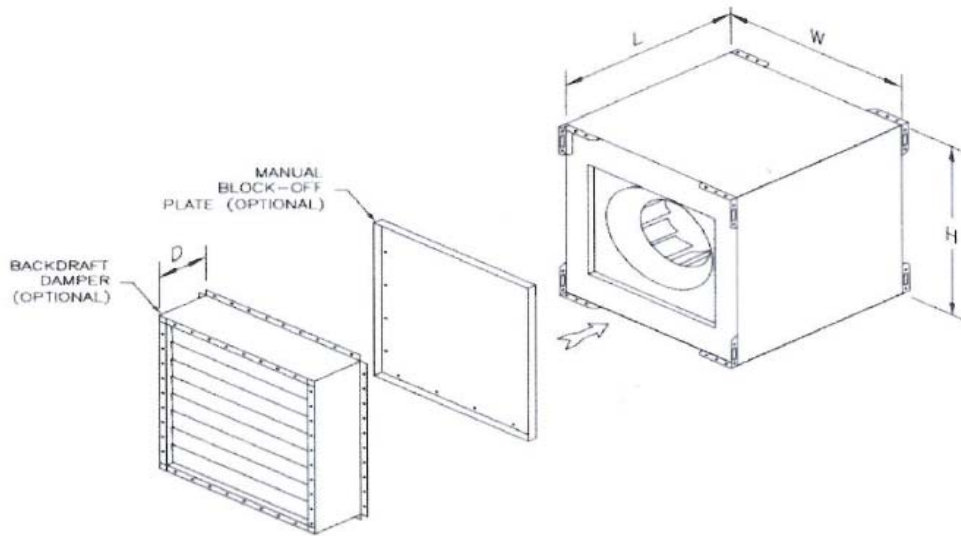

nyb Fan Cube Weights and Dimensions

Fan Size	Dimensions				Part Numbers and Weights							
	L	W	H	D	Fan Cube with Solid		Fan Cube with Perf.		Blockoff Plate		Backdraft Damper	
					Part #	Weight	Part #	Weight	Part #	Weight	Part #	Weight
10	23	23	25	12	A9802761	160	A9802762	152	A9802813	8	A9802826	37
12	27	27	28		A9802763	205	A9802764	192	A9802814	10	A9802827	43
13	27	29	29		A9802765	215	A9802766	202	A9802815	12	A9802828	45
15	31	33	33		A9802767	265	A9802768	250	A9802816	14	A9802829	51
16	35	35	35	14	A9802769	307	A9802770	289	A9802817	16	A9802830	61
18	37	37	37		A9802771	337	A9802772	317	A9802818	18	A9802831	64
20	39	39	39		A9802773	368	A9802774	346	A9802819	21	A9802832	68
22	43	43	43		A9802775	436	A9802776	408	A9802820	25	A9802833	74
24	45	47	47	16	A9802777	490	A9802778	460	A9802821	27	A9802834	90
27	47	51	51		A9802779	547	A9802780	514	A9802822	31	A9802835	97
30	52	56	56		A9802781	649	A9802782	608	A9802823	37	A9802836	106
33	54	62	62		A9802783	741	A9802784	691	A9802824	42	A9802837	117
36	60	68	68		A9802785	884	A9802786	824	A9802825	45	A9802838	128