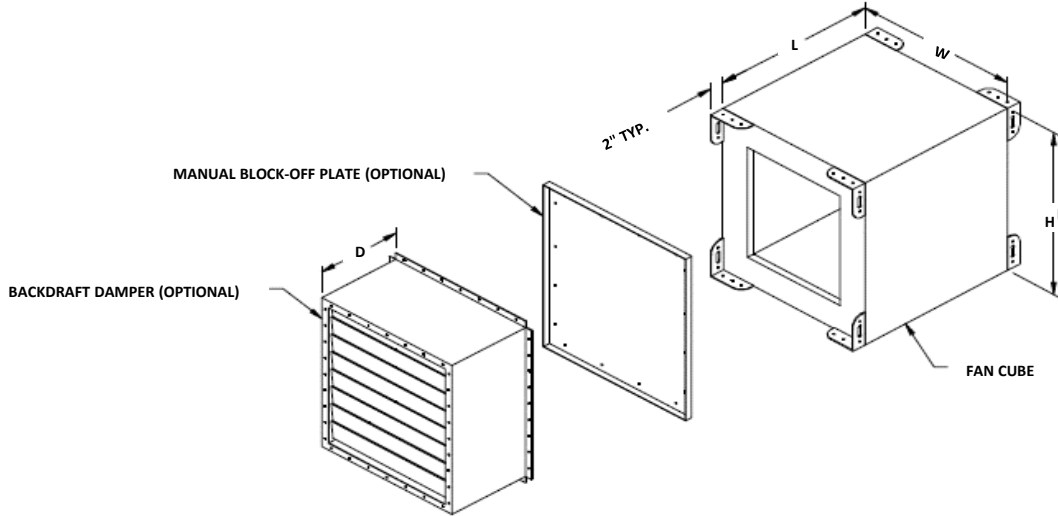

FA PLENUM FAN ARRAY

Ideal for retrofit/replacement applications or where redundancy is critical. Cubes are available in single wall and double wall construction with G90 galvanized sheet metal. Double wall cubes are available with perforated internal walls. Available fully assembled with fan or knocked-down for field assembly. Sizes 10-36.

Size	Dimensions in Inches				Weights in lbs.			
	D	H	L	W	With Solid Liner	With Perf. Liner	Blockoff Plate	Damper Assy.
10	12	25	23	23	160	152	8	37
12		28	27	27	205	192	10	43
13		29	27	29	215	202	12	45
15		33	31	33	265	250	14	51
16	14	35	35	35	307	289	16	61
18		37	37	37	337	317	18	64
20		39	39	39	368	346	21	68
22		43	43	43	436	408	25	74
24	16	47	45	47	490	460	27	90
27		51	47	51	547	514	31	97
30		56	52	56	649	608	37	106
33		62	54	62	741	691	42	117
36		68	60	68	884	824	45	128

Notes:

1. Blockoff plate ships loose for field assembly. Mounts to fan inlet. Isolates fan from system for space or repairs.
2. Damper is gravity close mounted on fan inlet. Isolates fan from systems when not in operation.
3. Weights do not include fan or motor.